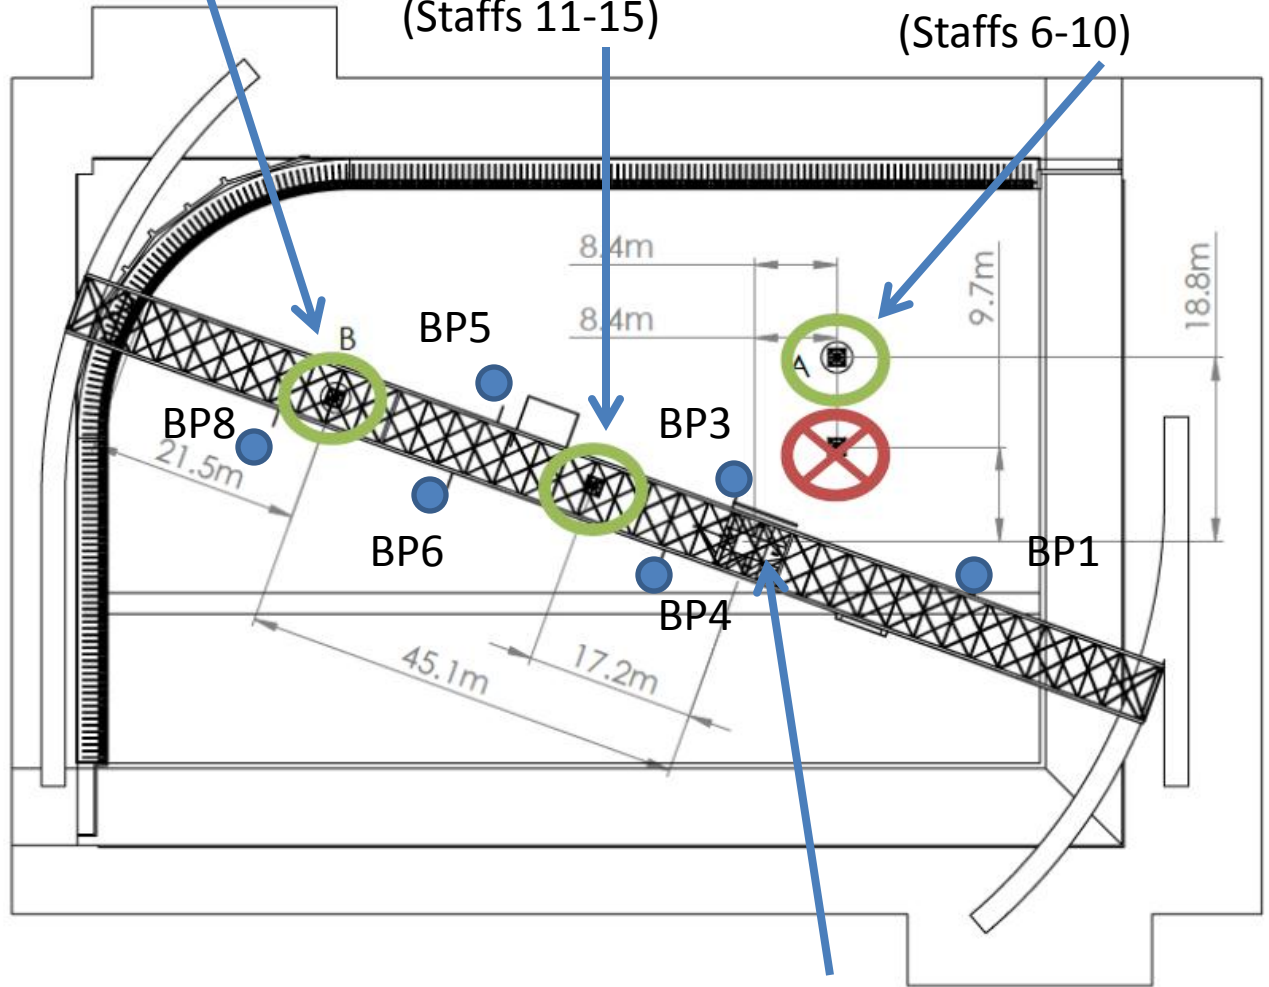

Nominal Wave Sensor Array Locations  
Tolerance +/- 1 m  
Mounting Locations Still Being Finalized

OSSI Array 1  
(Staffs 1-5)

OSSI Array 3  
(Staffs 11-15)

OSSI Array 3  
(Staffs 6-10)

DETAIL A  
SCALE 1 : 70

DETAIL B  
SCALE 1 : 70

Senix Array 12 Sensors

Dimensions for Details A & B, Sensor Layout on separate sheet:  
WEPrize\_ArrayDimensioned.pdf

May 12, 2016  
Drawn By: MRQ